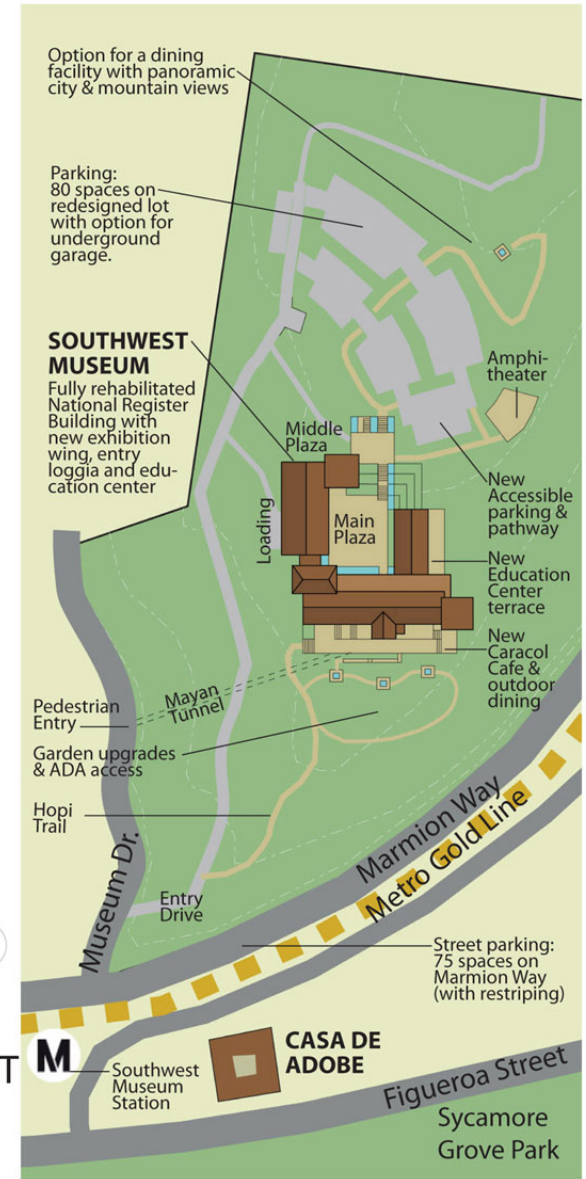

# Welcome to the Living Museum!

Join us for over a dozen urban walking tours. Explore our unique collection of L.A. historical sites, parks & waterways.

**PLUM | architects**  
LOUISA VAN LEER DESIGN

**SITE PLAN:  
SOUTHWEST  
MUSEUM &  
ENVIRONS**

## THE LIVING MUSEUM AND SITE PLAN SOUTHWEST MUSEUM REHABILITATION: CONCEPTUAL DESIGN